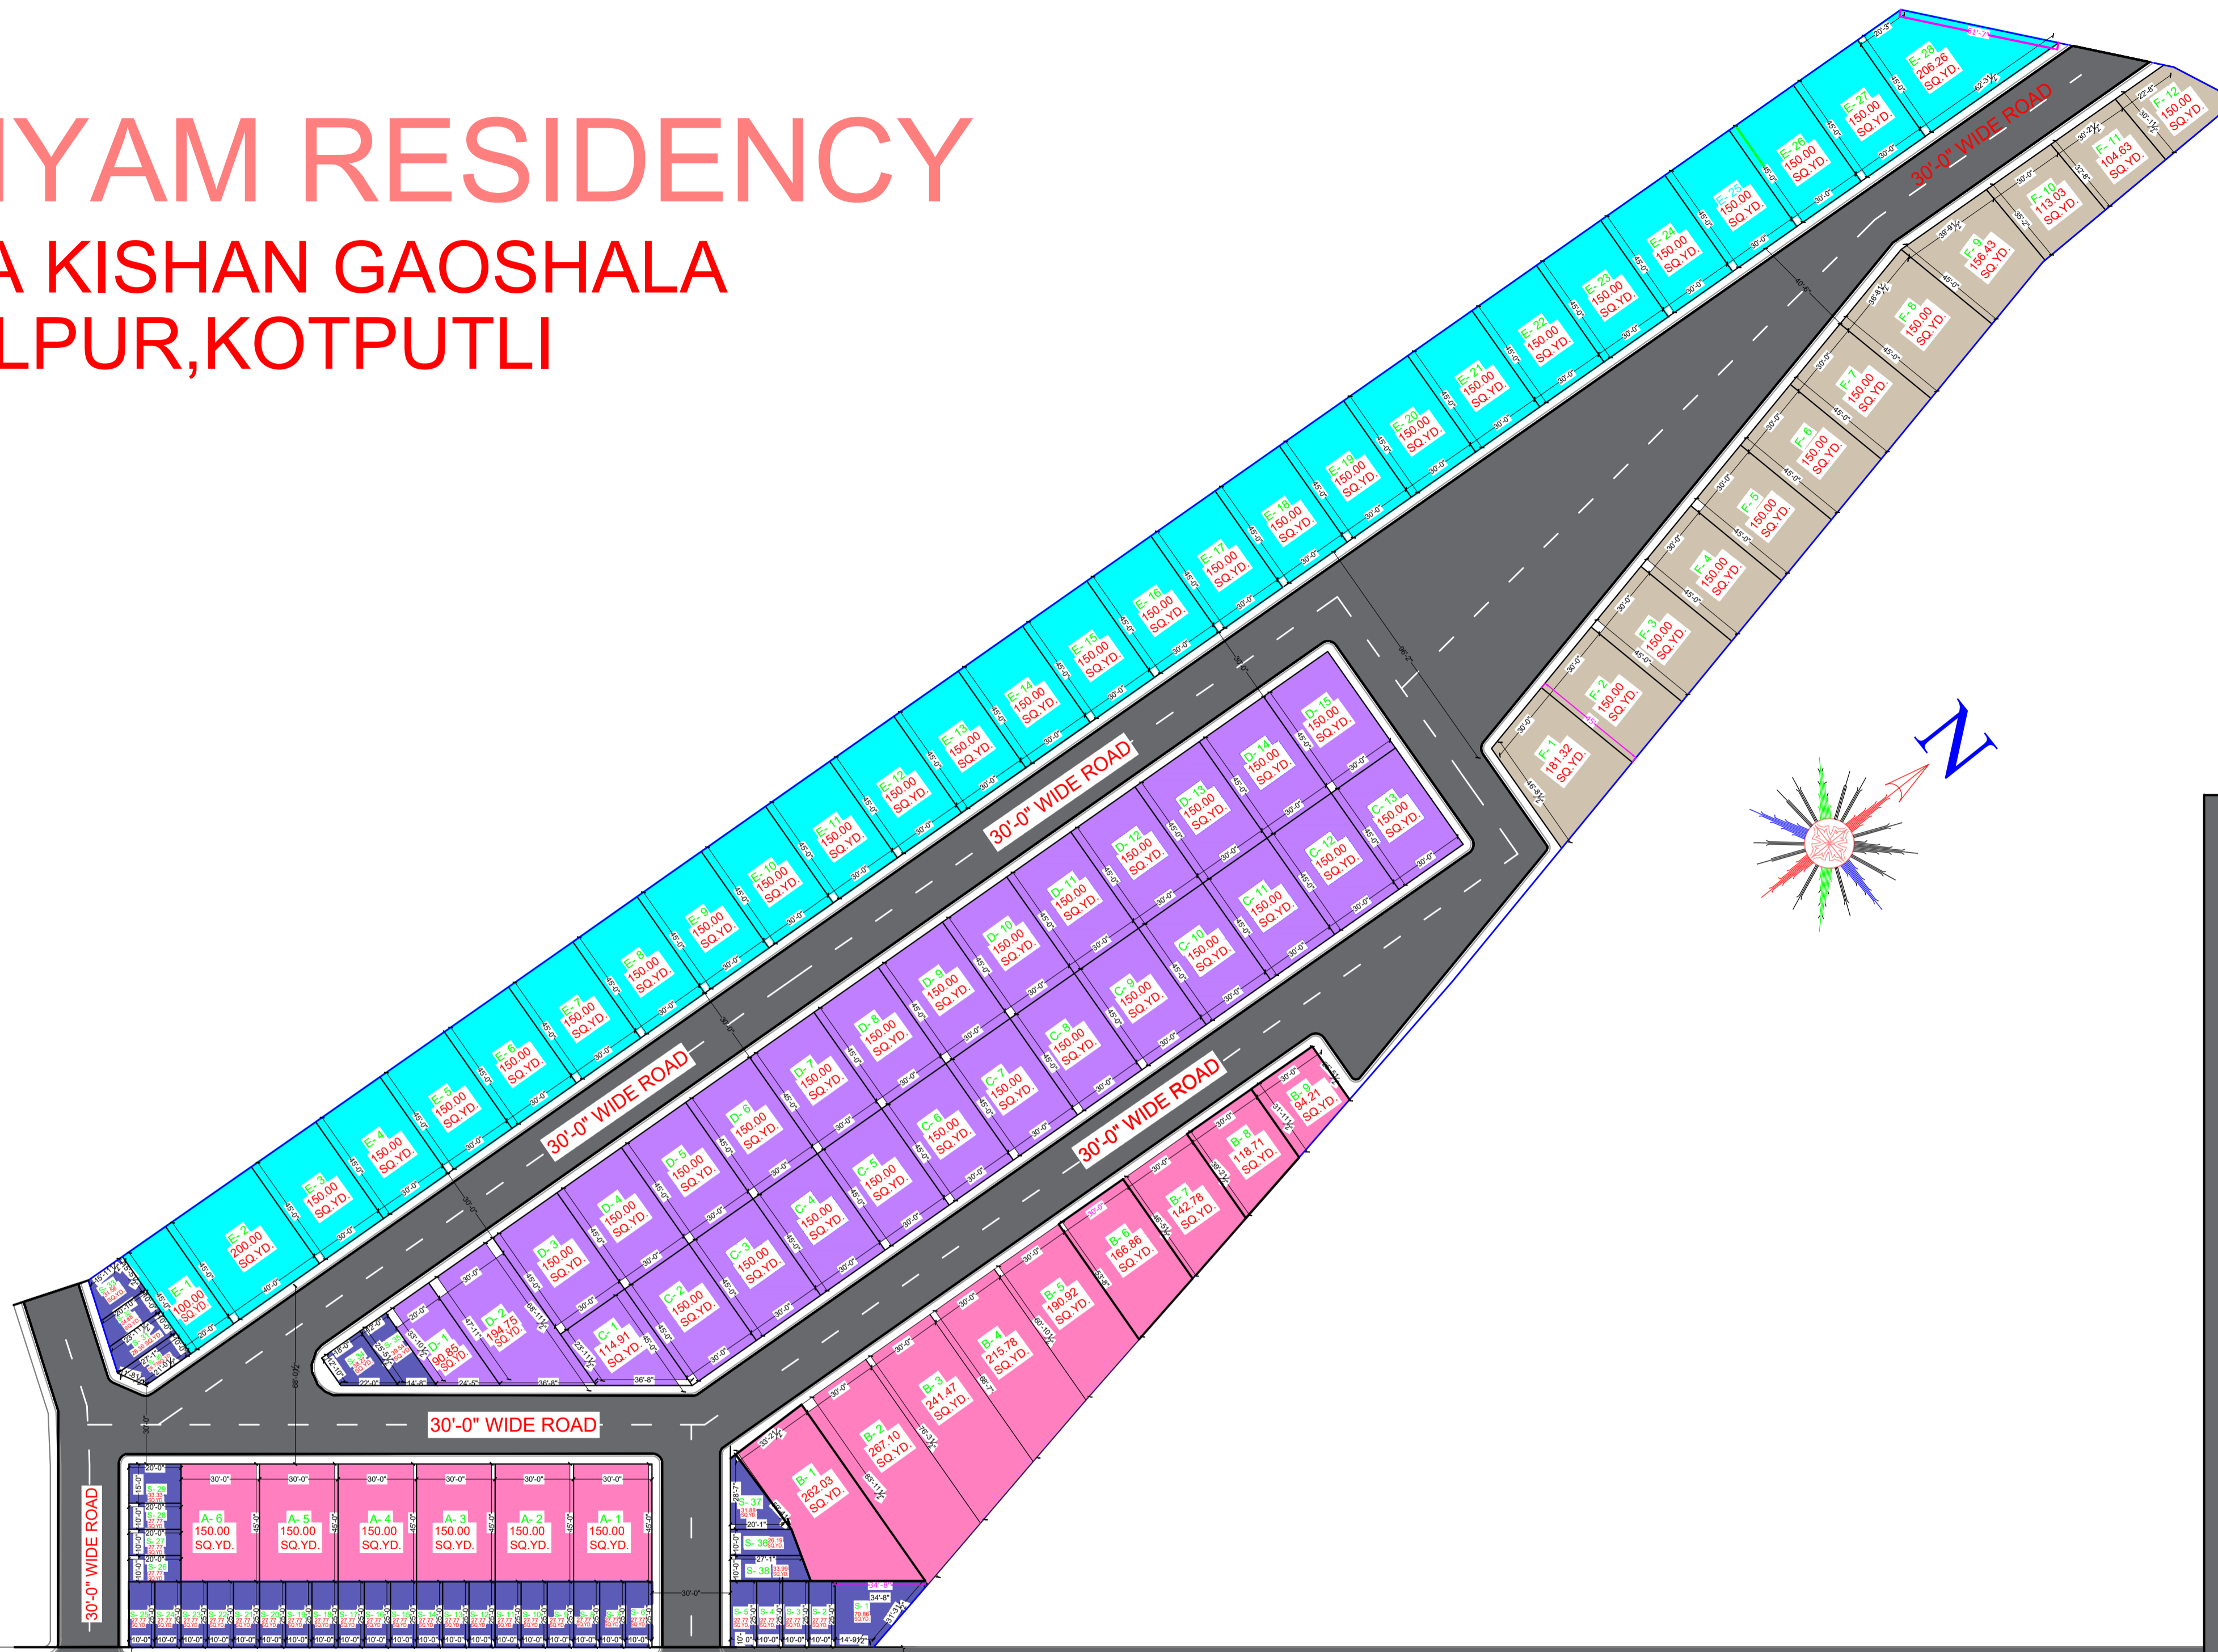

SHRI SHYAM RESIDENCY

NEAR RADHA KISHAN GAOSHALA
KHEDA NIHALPUR, KOTPUTLI

SIKAR, BIKANER ROAD

TO KHATU SHYAM JI ROAD

WAY 250FT WIDE

TO PANIYALA

MDR ROAD 80FT WIDE

30'-0" WIDE ROAD

30'-0" WIDE ROAD

30'-0" WIDE ROAD

30'-0" WIDE ROAD

30'-0" WIDE ROAD

TO KOTPUTLI